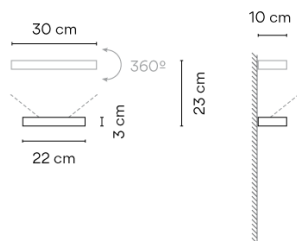

7760

Design By Xuclà

Set, designed by Xuclà, is a play of lights, shadows and lighting and volumetric effects. Movable parts that generate and reflect light on the walls, while also acting as a decorative element. The Set collection transforms into a surface wall lamp. Whether positioned on the wall of a small room or a large hotel or office entrance hall, it plays an excellent lighting and decorative purpose.

Model Sheet

Finish	 59 Mink Pantone 407C
	 93 White RAL 9003
LED temperature color	2700 K
Dimming	0-10V
Installation type	Surface Canopy

Materials	Body: Aluminum Diffuser: Borosilicate glass Lid: Polycarbonate Reflector body: Foamed PVC
------------------	--

Light source 1 x LED 9W 350mA

LED CRI>80 1041 lm 116
2700 K

Driver Constant Current 350 100-240
V V 50-60 Hz HZ

Remarks LED placed on the lower element.
Big

Application Wall Lamps

Packaging 1 Box
0.36 m x 0.135 m x 0.15 m
Gross weight 1.4
Net weight 1.1
Vol. 0.0072