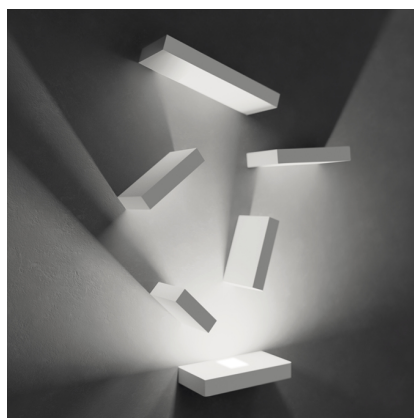

7760

Design By Xuclà

Set, designed by Xuclà, is a play of lights, shadows and lighting and volumetric effects. Movable parts that generate and reflect light on the walls, while also acting as a decorative element. The Set collection transforms into a surface wall lamp. Whether positioned on the wall of a small room or a large hotel or office entrance hall, it plays an excellent lighting and decorative purpose.

Model Sheet

Finish	 59 Mink Pantone 407C
	 93 White RAL 9003
LED temperature color	2700 K
Dimming	0-10V
Installation type	Surface Canopy

Materials	Body: Aluminum Diffuser: Borosilicate glass Lid: Polycarbonate Reflector body: Foamed PVC
------------------	--

Light source 1 x LED 9W 350mA

LED CRI>80 1041 lm 116
2700 K

Driver Constant Current 350 100-240
V V 50-60 Hz HZ

Remarks LED placed on the lower element.
Big

Application Wall Lamps

Packaging 1 Box
0.36 m x 0.135 m x 0.15 m
Gross weight 1.4
Net weight 1.1
Vol. 0.0072

Lighting effect**General Lighting**

Lamp that emits an upward or backward beam that is reflected by the ceiling or wall.

**Photometric Data****Other Applications**

All of our products come with a five-year warranty. Check our legal terms at www.vibia.com/warranty